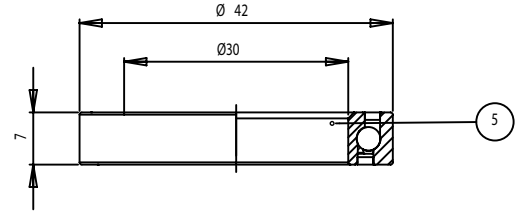

AH-06

qty	item.No.	name of the item
1	16.02.001R3	base plate
2	16.02.002R3	headset cup
1	16.02.005R3	headset cover AH-06 DRAG-SEAL R3
2	16.04.006R3	DRAG-SEAL R3 sealing red
2	S71806/30.05-2RS	angular contact bearing stainless
1	11.00.004	compression ring 1 1/8"
1	11.00.007	star nut 1 1/8"
1	11.02.008	top cap 1 1/8"
1	DIN912M6X30A2	
1	DIN3771OR28X2	
1	11.00.010	explosion drawing
1	11.00.011	Packaging