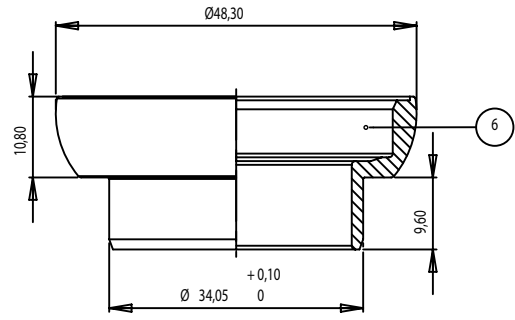

AH-06

qty	item.No.	name of the item
1	16.02.001R3	base plate
2	16.02.002R3	headset cup
1	16.02.005R3	headset cover AH-06 DRAG-SEAL R3
2	16.04.006R3	DRAG-SEAL R3 sealing red
2	S71806/30.05-2RS	angular contact bearing stainless
1	11.00.004	compression ring 1 1/8"
1	11.00.007	star nut 1 1/8"
1	11.02.008	top cap 1 1/8"
1	DIN912M6X30A2	
1	DIN3771OR28X2	
1	11.00.010	explosion drawing
1	11.00.011	Packaging