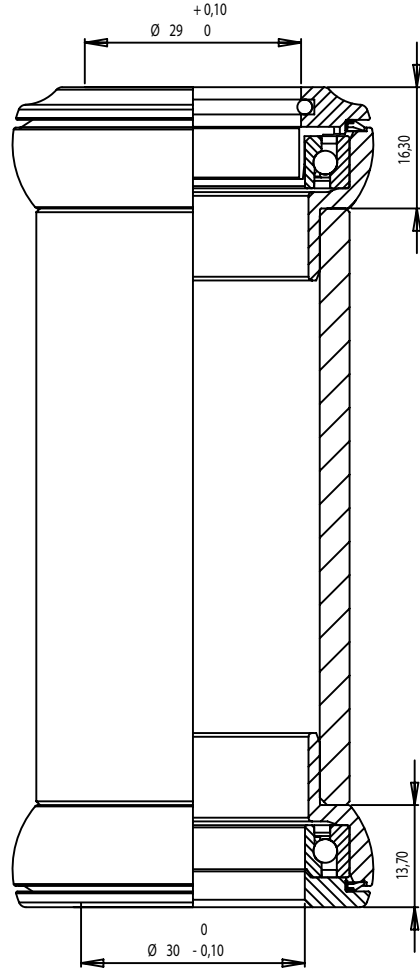

AH-06

qty	item.No.	name of the item
1	16.02.001R3	base plate
2	16.02.002R3	headset cup
1	16.02.005R3	headset cover AH-06 DRAG-SEAL R3
2	16.04.006R3	DRAG-SEAL R3 sealing red
2	S71806/30.05-2RS	angular contact bearing stainless
1	11.00.004	compression ring 1 1/8"
1	11.00.007	star nut 1 1/8"
1	11.02.008	top cap 1 1/8"
1	DIN912M6X30A2	
1	DIN3771OR28X2	
1	11.00.010	explosion drawing
1	11.00.011	Packaging