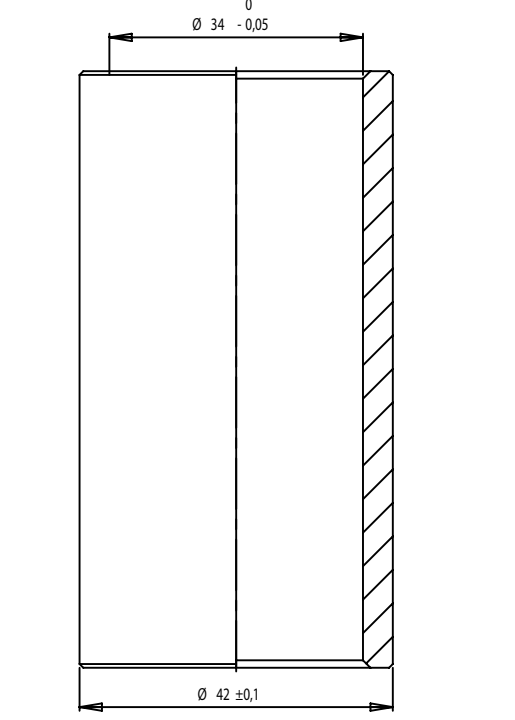

AH-06

qty	item.No.	name of the item
1	16.02.001R3	base plate
2	16.02.002R3	headset cup
1	16.02.005R3	headset cover AH-06 DRAG-SEAL R3
2	16.04.006R3	DRAG-SEAL R3 sealing red
2	S71806/30.05-2RS	angular contact bearing stainless
1	11.00.004	compression ring 1 1/8"
1	11.00.007	star nut 1 1/8"
1	11.02.008	top cap 1 1/8"
1	DIN912M6X30A2	
1	DIN3771OR28X2	
1	11.00.010	explosion drawing
1	11.00.011	Packaging