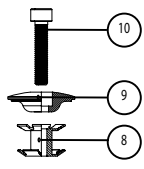

AH-06

qty	item.No.	name of the item
1	16.02.001R3	base plate
2	16.02.002R3	headset cup
1	16.02.005R3	headset cover AH-06 DRAG-SEAL R3
2	16.04.006R3	DRAG-SEAL R3 sealing red
2	S71806/30.05-2RS	angular contact bearing stainless
1	11.00.004	compression ring 1 1/8"
1	11.00.007	star nut 1 1/8"
1	11.02.008	top cap 1 1/8"
1	DIN912M6X30A2	
1	DIN3771OR28X2	
1	11.00.010	explosion drawing
1	11.00.011	Packaging