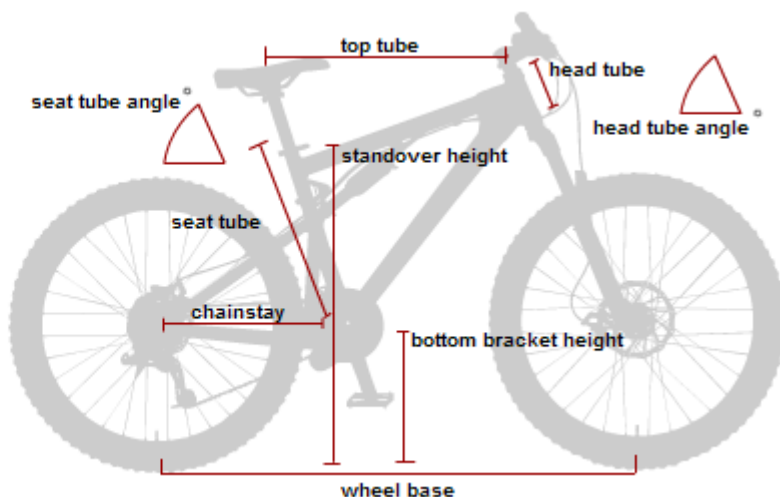

BLUR 4X

relentless 

	MEDIUM	LARGE
top tube	22.5"	23.5"
head tube	4.5"	4.5"
head tube °	68.5°	68.5°
seat tube	16.75"	17.25"
seat tube °	73.5°	73.5°
wheelbase	42.9"	44.25"
chainstay	17.1"	17.1"
bb height	12.6"	12.6"
standover	29.8"	29.9"
headset	1.125"	1.125"
seatpost (diameter)	30.9mm	30.9mm
bb	68mm	68mm