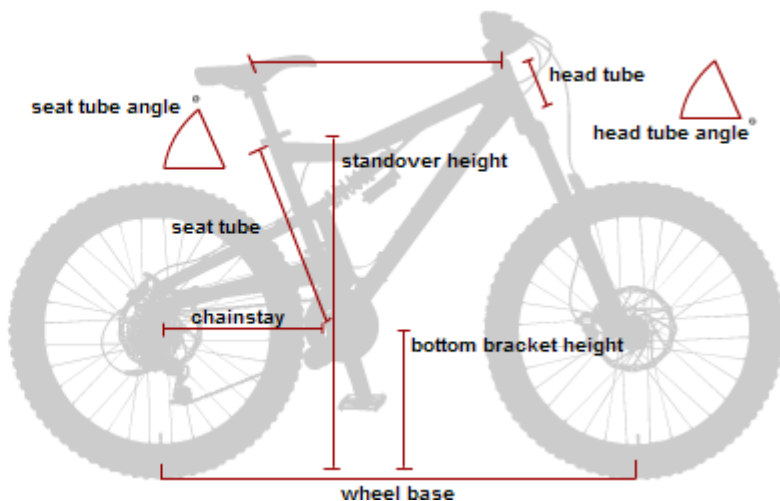

	SM	M	L	XL
top tube	20.6"	22.5"	23.3"	24.9"
head tube	3.9"	4.5"	5.3"	5.9"
head tube °	69 °	69 °	69 °	69 °
seat tube	15"	18"	19"	20.5"
seat tube °	71.5 °	71.5 °	71.5 °	71.5 °
wheelbase	40.9"	42.6"	43.4"	44.9"
chainstay	17.1"	17.1"	17.1"	17.1"
bb height	13.2"	13.2"	13.2"	13.2"
standover	28.7"	28.7"	29.3"	29.3"
headset	1.125"	1.125"	1.125"	1.125"
seatpost (diameter)	30.9mm	30.9mm	30.9mm	30.9mm