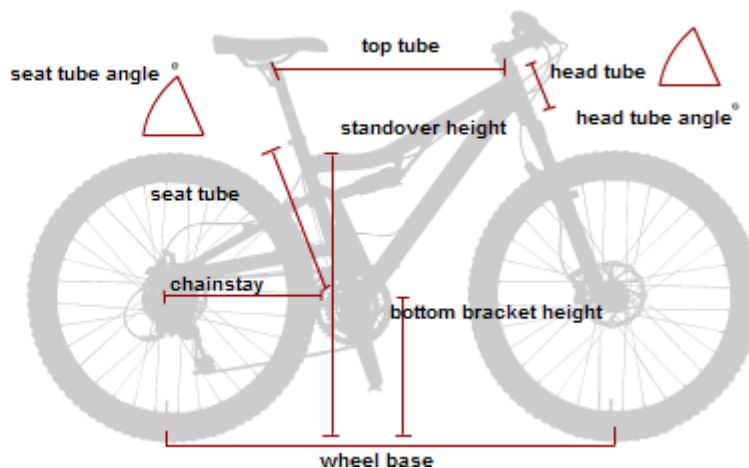

JULIANA

proven 

	S	M	L
top tube	20.5"	21.5"	22.5"
head tube	3.5"	3.5"	4.2"
head tube °	70 °	70.5 °	71 °
seat tube	14"	16"	18"
seat tube °	74 °	73.5 °	73 °
wheelbase	39.7"	40.2"	41.1"
chainstay	16.5"	16.5"	16.5"
bb height	11.8"	12.1"	12.1"
standover	26.9"	27.3"	28.7"
headset	1.125"	1.125"	1.125"
seatpost (diameter)	27.2mm	27.2mm	27.2mm