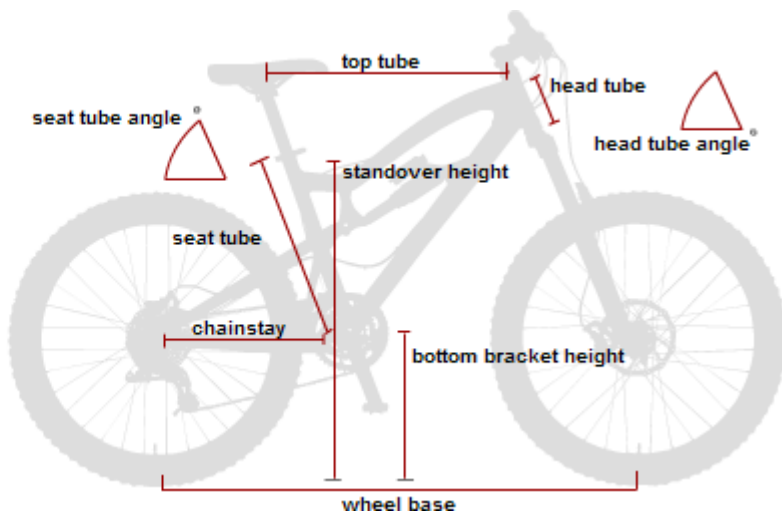

DETAILS TECH INFO BIKE BUILDER REVIEWS WARRANTY REGISTRATION DOWNLOADS

	SM	M	L	XL
top tube	21.9"	22.8"	23.8"	24.5"
head tube	4.5"	5.1"	5.1"	5.7"
head tube °	68°	68°	68°	69°
seat tube	15.4"	17"	18.5"	20"
seat tube °	71°	71°	71°	71°
wheelbase	42.7"	43.6"	44.6"	45"
chainstay	17.5"	17.5"	17.5"	17.5"
bb height	13.7"	13.7"	13.7"	13.7"
standover	28.2"	28.2"	28.2"	28.2"
headset	1.125"	1.125"	1.125"	1.125"
seatpost (diameter)	30.9mm	30.9mm	30.9mm	30.9mm