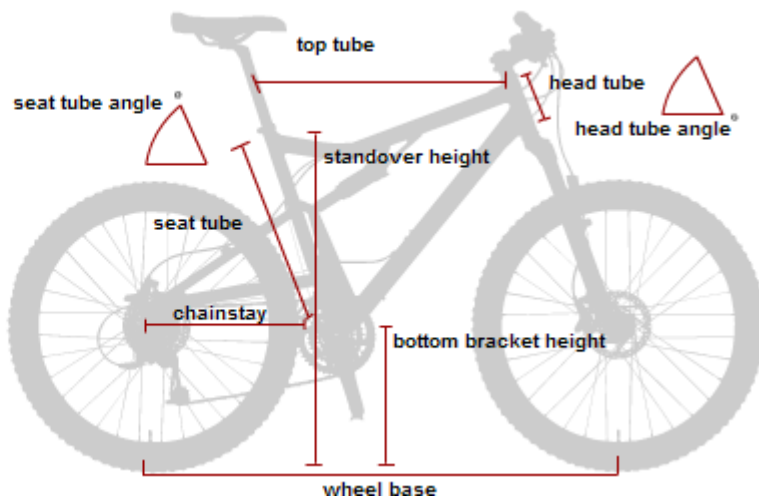

# SUPERLIGHT

proven 

	SM	M	L	XL
top tube	21.5"	22.5"	23.3"	24"
head tube	3.8"	4.2"	5.1"	5.7"
head tube °	70.5 °	71 °	71 °	71.5 °
seat tube	17"	18"	20"	21.5"
seat tube °	73 °	73 °	73 °	73 °
wheelbase	40.4"	41.1"	41.9"	42.8"
chainstay	16.7"	16.7"	16.7"	16.7"
bb height	12.1"	12.1"	12.1"	12.3"
standover	28.7"	28.7"	29.2"	29.2"
headset	1.125"	1.125"	1.125"	1.125"
seatpost (diameter)	27.2mm	27.2mm	27.2mm	27.2mm