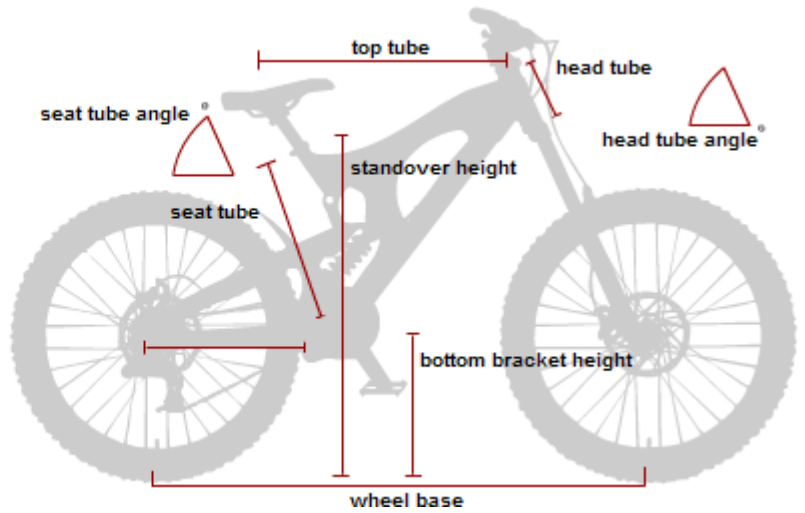

maintenance

warranty

bike faq

V-10velocity 

	S	M	L
top tube	22.64"	23.23"	24.21"
head tube	4.5"	4.9"	5.3"
head tube °	67.5 °	67.5 °	67.5 °
seat tube	17"	17.5"	18.5"
seat tube °	57.5 °	57.5 °	57.5 °
wheelbase	43.1"	44.5"	46.3"
chainstay	17.5"	17.5"	17.5"
bb height	14.8"	14.8"	14.8"
standover	30.2"	30.2"	30.2"
headset	1.125"	1.125"	1.125"
seatpost (diameter)	30.9mm	30.9mm	30.9mm