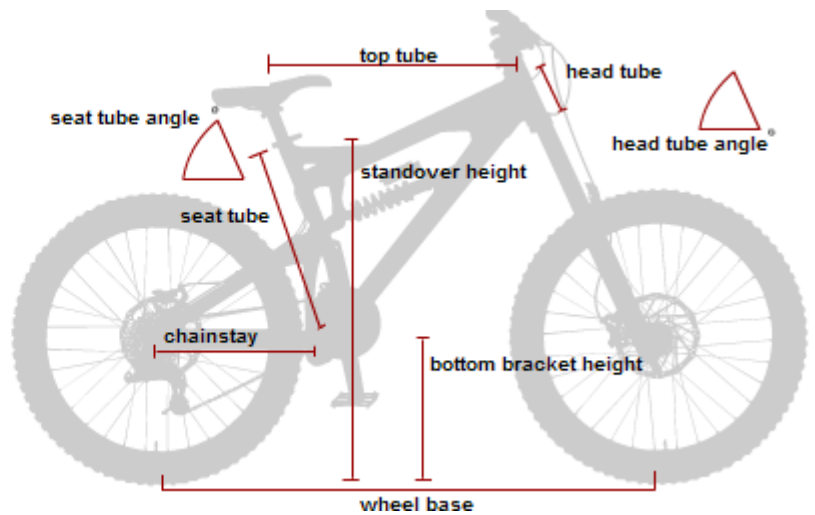

# VP-FREE

limitless 

	S	M	L	XL
top tube	22.2"	23.2"	23.2"	24.9"
head tube	4.5"	4.5"	5.4"	5.4"
head tube °	67 °	67 °	67 °	67 °
seat tube	15"	17.5"	19"	19.8"
seat tube °	69 °	69 °	69 °	69 °
wheelbase	43.6"	44.9"	46.1"	46.9"
chainstay	17.5"	17.5"	17.5"	17.5"
bb height	14.8"	14.8"	14.8"	14.8"
standover	32.3"	32.3"	32.3"	32.3"
headset	1.125"	1.125"	1.125"	1.125"
seatpost (diameter)	30.9mm	30.9mm	30.9mm	30.9mm